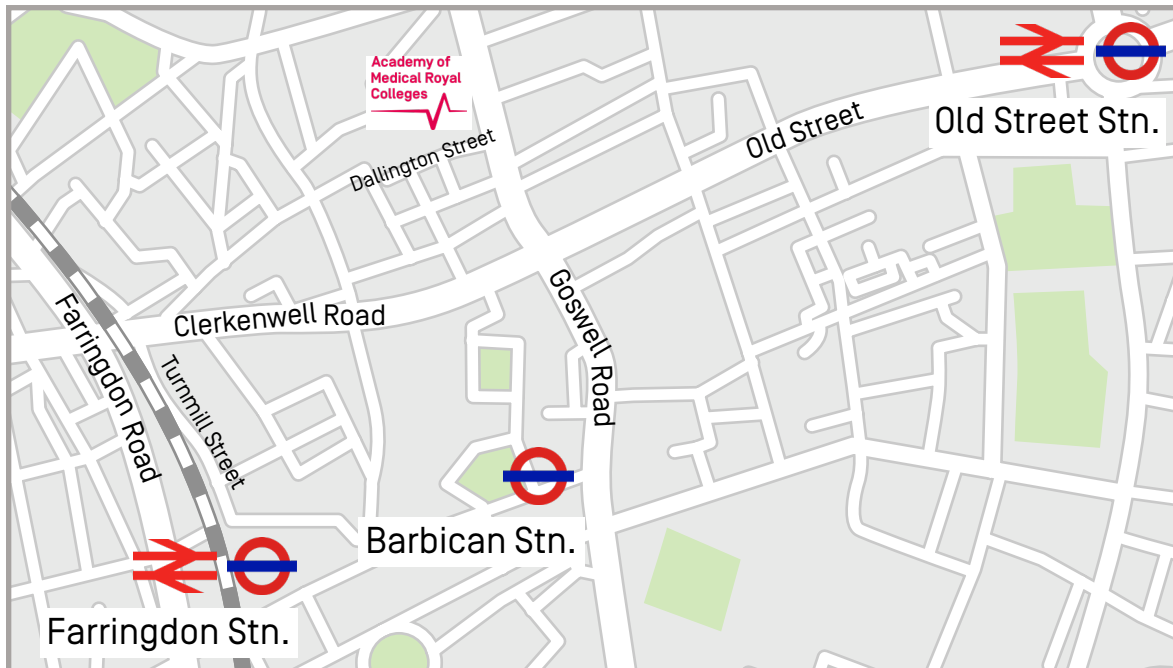

Academy of Medical Royal Colleges

10 Dallington Street
London
EC1V 0DB

Tel: 020 7490 6810

Underground and rail

Farringdon

Circle, Metropolitan and Hammersmith & City Lines and National Rail
Approximately 7 minute walk to the Academy.

Barbican

Circle, Metropolitan and Hammersmith & City
Approximately 7 minute walk to the Academy.

Old Street

Northern Line and National Rail
Approximately 10 minute walk to the Academy.

Buses

4 & 56

To Goswell Road
[South bound, Peartree Street Stop
North bound, Great Sutton street Stop]
Approximately 3 minute walk to the Academy.

55, 153 & 243

To Clerkenwell Road
[East bound Goswell Road Stop
West bound St John Street Stop]
Approximately 3 minute walk to the Academy.